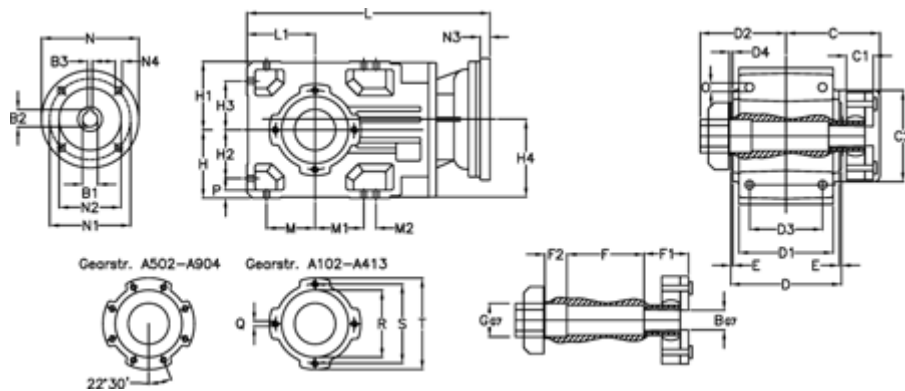

Article number: 296003522326420

Description: Bevel helical gearbox
A353QF40-223,2-P63B5

Measures

B = 40	D1 = 166	F2 = 53	L = 417.0	N3 = 4
B1 = 11	D2 = 80	G = 42	L1 = 100	N4 = M8x19
B2 = 12.8	D3 = 135	GA = 43	M = 73.0	O = 12.0
B3 = 4	d4 = 5.0	H = 100	M1 = 73.0	P = 11
C = 70.0	Description = A353 QF-xx P63 B5	H1 = 100	M2 = 11	Q = M10x17
C1 = 24	E = 3.5	H2 = 73.0	N = 140	R = 110
C2 = 90.0	F = 12.0	H3 = 73.0	N1 = 115	S = 130
D = 173	F1 = 48.0	H4 = 114.0	N2 = 95	T = 150